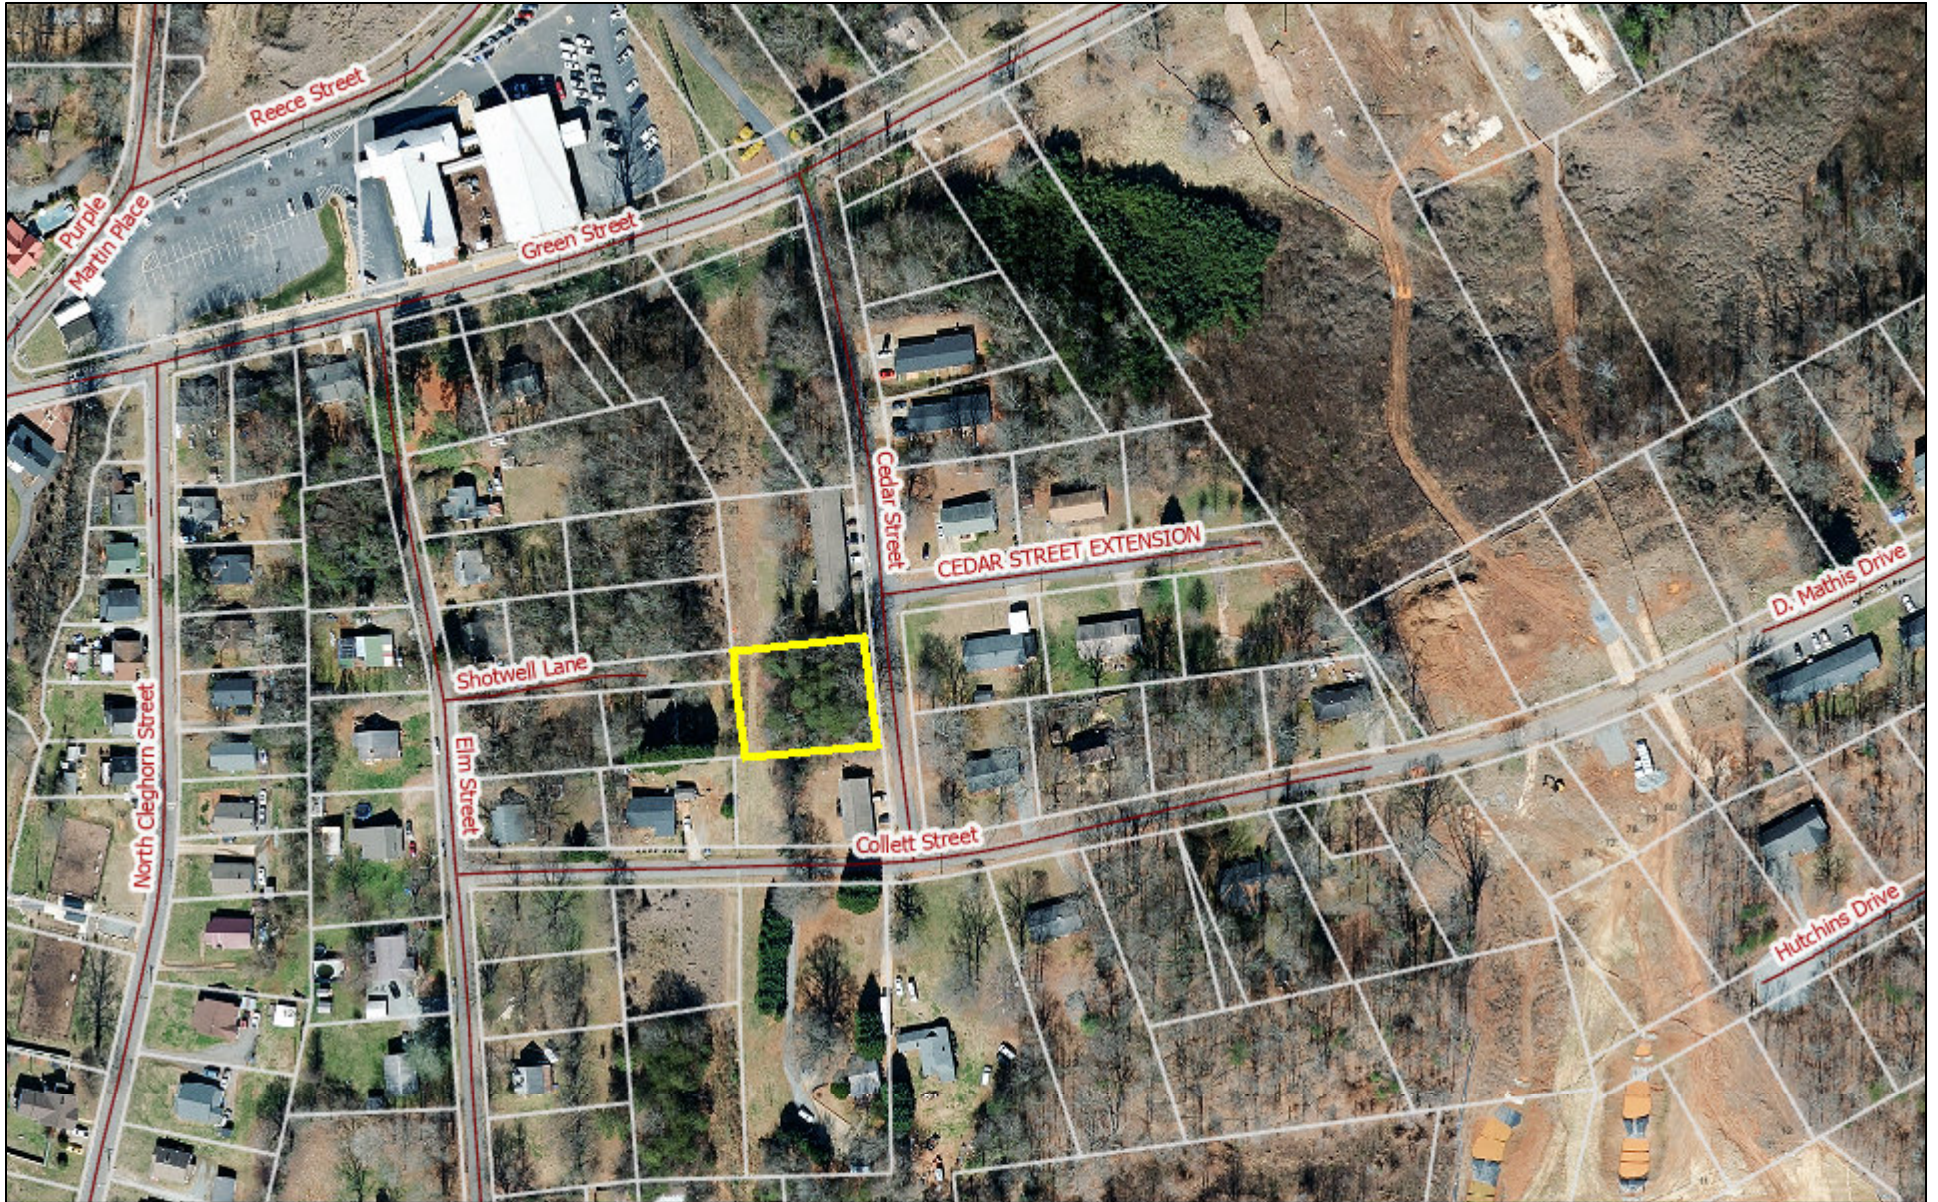

Rutherford County

April 3, 2024

- Roads
- Parcels
- Broad Rivers

1:2,386